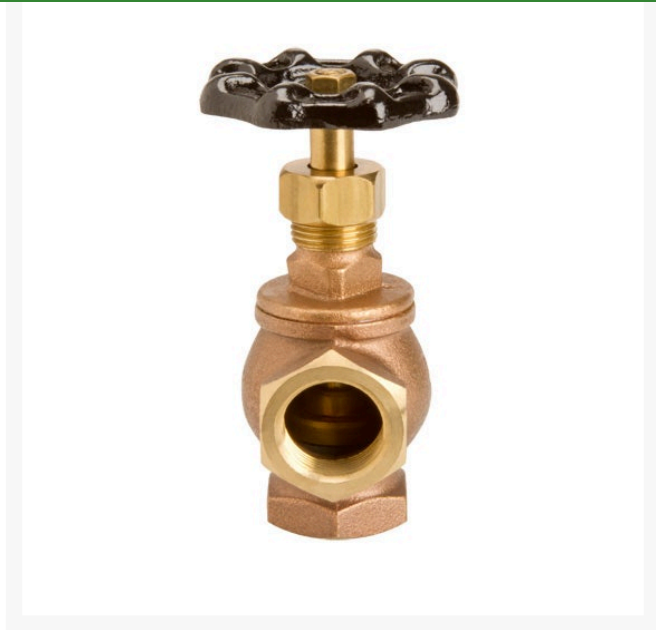

Valve - 1-1/2 Angle RG150AVUW

Specifications

Manufacturer

R&R Products