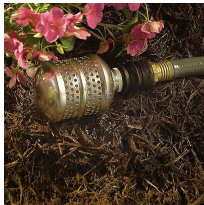

Metal Bubbler Nozzle

RG2352

Details

Some fragile plants and flowers require a lighter touch. This bubbler delivers water into the soil, preventing erosion and water waste. Protect your plants and the dirt around them with a soft, bubbling flow of water that quickly absorbs into the ground. Spot-water garden beds, container gardens, vegetables and flowers with a flow aimed directly at the roots, without disturbing surrounding soil. Attach to end of hose to allow water to gently soak into ground without erosion. Ideal for watering delicate plants that will not tolerate direct spray.

- Gently soak bedding plants without erosion
- Metal Nozzle

Specifications

Manufacturer	Gilmour
Material	Metal

Baber Turf Equipment Co.

Unit 6 / 10 Firth Street Auckland, 2113
09 294 6040

<https://baber.rrproducts.com/>