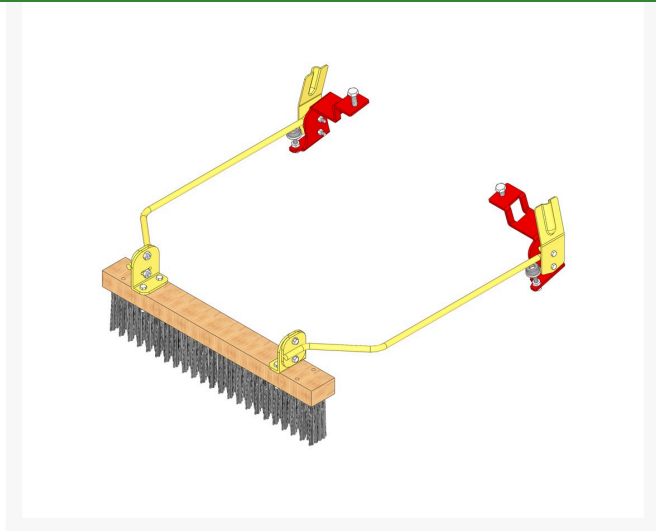

Push Brush Kit - Fits Flex 21

R04119

Specifications

Manufacturer

R&R Products

Replacement Parts

R105-9612	Spring - Brush
R105-9614-01	Bracket - RH - Brush
R105-9613-01	Bracket - LH - Brush
R105-9615-01	Bracket - LH - Brush
R105-9616-01	Bracket - RH - Brush
R106-8454	Rod Assy - Brush
R150283	Bracket - Brush - Fits R&R Brush Only
R32141-36	Screw Adjustment
R322-42	Bolt - Hex Tap 5/16-18 x 1-1/2
R3253-3	Washer - Lock 1/4
R3296-29	Locknut - 5/16-18 ESNA
R33103-020	Bolt - Hex Washer M6-1.0 x 20
R33103-040	Bolt - Hex Washer M6-1.0 x 40
R33115-030	Bolt - Hex HD M10-1.5 x 30
R391235	Brush - 18/22 in Nylon Push
R400120	Bolt - Hex HD 1/4-20 x 2
R443102	Nut - 1/4-20 Yellow Zinc
R443106	Nut - 5/16-18 Y/Zinc Plated
R453023	Washer - Flat 1/4
R49-0390	Spacer
R81-0130	Nut - 6mm-1.0 Flanged Lock Nylon