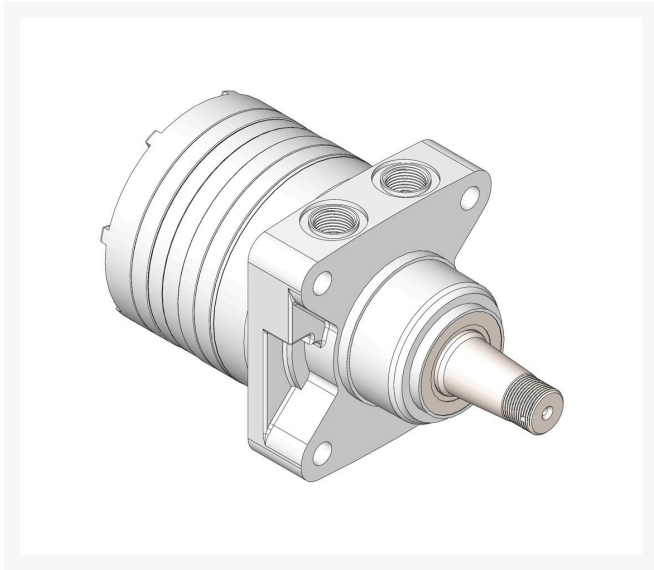

Hydraulic Motor - Wheel

R108-2949

Replaces
Toro 108-2949

Specifications
Manufacturer R&R Products

Fits Models
R&R Products Sand Max 416
R&R Products Sand Max 516
R&R Products Sand Max 518
R&R Products Sand Max 521LP
Toro Sand Pro 3040
Toro Sand Pro 5040