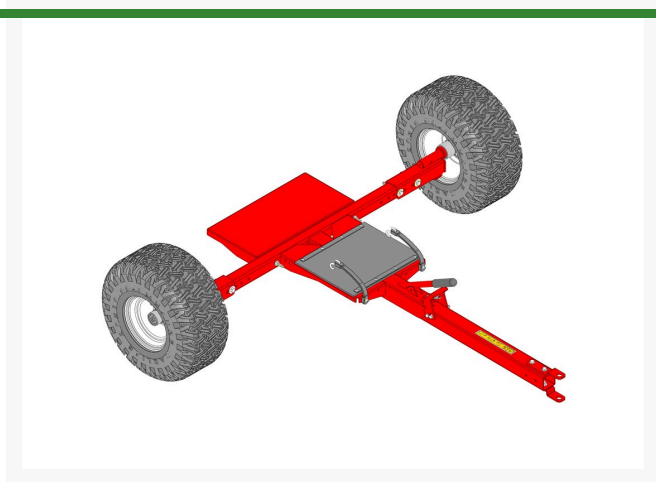

Frame Assy - Red

R04238

Specifications

Manufacturer

R&R Products

Replacement Parts

R105-9928-01	Spindle Assy - Red
R106-4671	Latch
R106-4675	Tongue - Trailer - Red
R106-5360	Rubber Mat - Front Roller
R106-5366-01	Frame Assy - Red
R106-5384	Strip - Roller Mat
R106-8459	Rubber Strap
R150317	Latch Assy
R150318	Hardware - Misc
R232-24	Stem - Valve w/ Cap
R297-1	Screw - Button HD Socket 3/4
R301504	Locknut - ESNA 1/4-20
R316797	Bolt - 1/4-20 x 1-1/4
R32128-21	Locknut - Flanged 3/8-16 Whiz Top Lock
R32128-32	Locknut - 1/4-20 Flanged
R3231-2	Bolt - Carriage 3/8-16 x 1
R3256-22	Washer - Flat 1/4 Yellow
R98-8690	Hub Assy - Trailer
R99-4507	Wheel - 8x7.00 4/4 Solid F266
RCT5111011	Tire - 20x10.00-8 Nhs (2 Ply) Carlisle Turf Saver