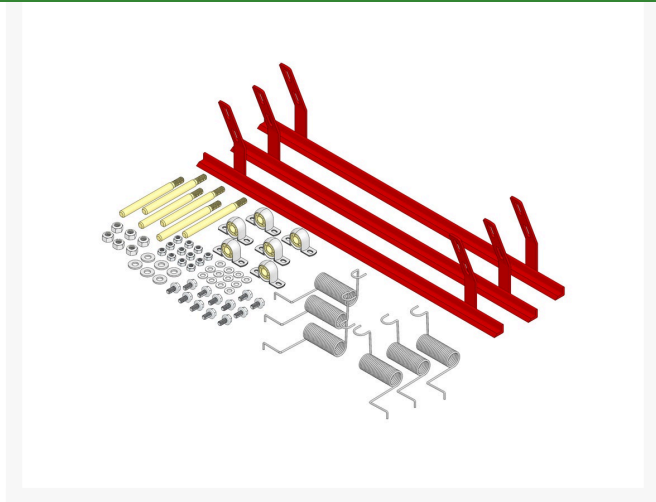

# Scraper Kit - Rear Roller - Set of 3

R04646

## Replacement Parts

R106-9091	Pin - Scraper
R106-9093	Spring - RH - SS
R106-9094	Spring - LH - SS
R106-9095-01	Scraper - Assy
R256-239	Bearing
R33023-00	Locknut - ESNA 6mm x 1.0
R33024-00	Locknut - 8mm x 1.25
R33094-00	Washer - Flat - 8mm Hardened
R33113-016	Bolt - Hex Washer M6-1.0 x 12
R6050-103	Washer - Flat