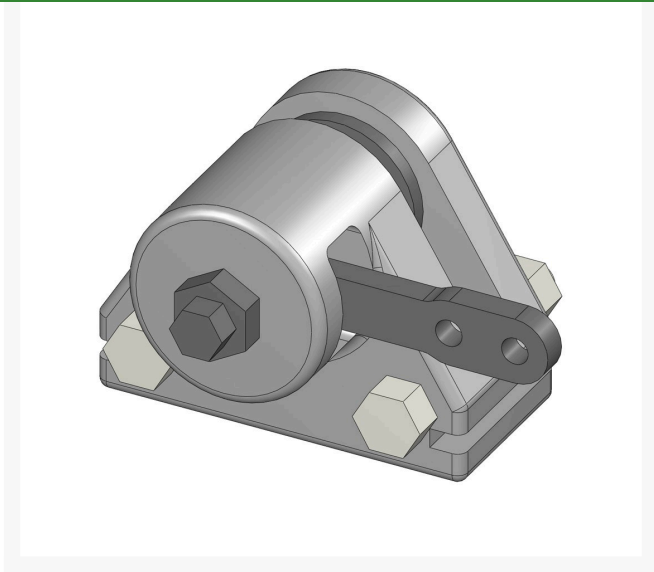

# Brake - Disc

R07054

**Replaces**  
National 07054

**Specifications**  
Manufacturer R&R Products

**Fits Models**  
National 84 Mower