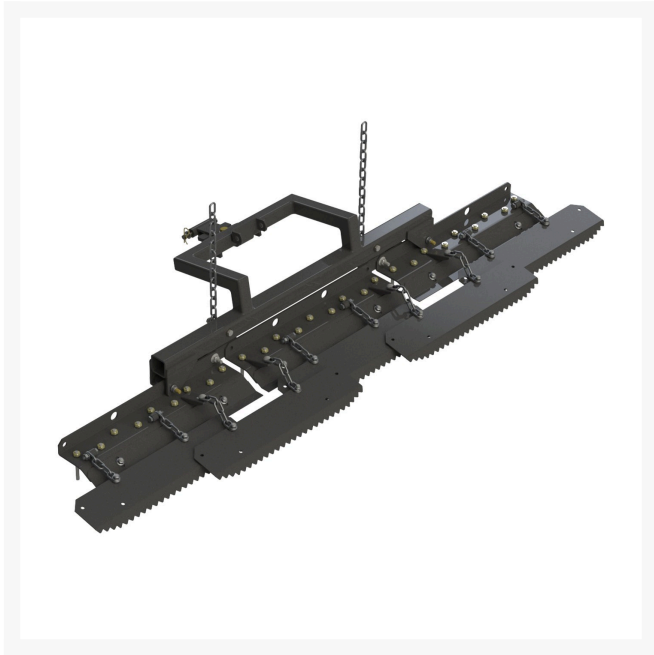

Tooth Rake to Fit Standard Mounting Hitch

R08812

Details

The Tooth Rake attachment with Standard Hitch may be used in wet or dry conditions to quickly scarify, smooth and groom. 72" (193cm) width, 5 rake sections, 27 adjustable prongs.

- Quickly scarify, smooth, and groom in wet or dry conditions
- 5 rake sections
- 27 adjustable prongs

Replaces

R&R Products	08812
Toro	08812

Specifications

Manufacturer	R&R Products
Application Width	72 in

Fits Models

R&R Products Sand Max 216
R&R Products Sand Max 316
Toro Sand Pro 2020
Toro Sand Pro 3020
Toro Sand Pro 5020

Baber Turf Equipment Co.

Unit 6 / 10 Firth Street Auckland, 2113
09 294 6040

<https://baber.rrproducts.com/>