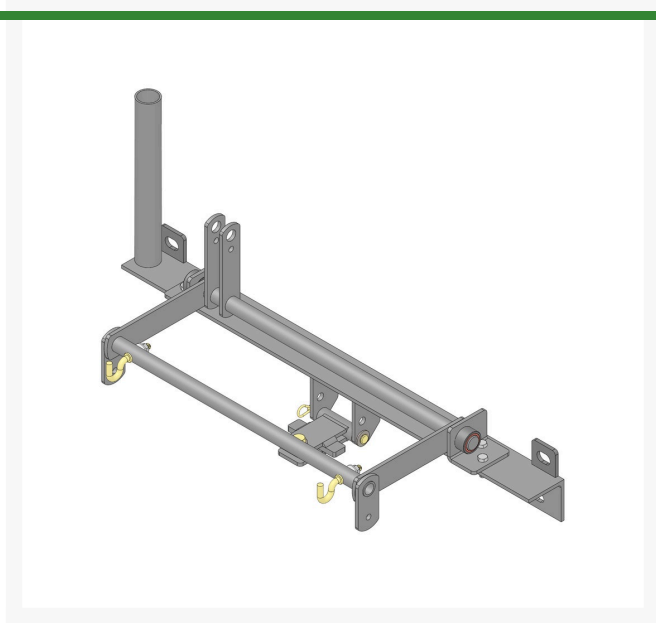

Kit - Mounting Hitch

R08814

Specifications

Manufacturer

R&R Products

Replacement Parts

R187-0	Washer - Flat 7/16 SAE
R283-83	Pin - Clevis
R3272-12	Pin - Cotter 1/8 x 1-1/4
R3296-39	Locknut - 3/8-16 Nylon
R3296-48	Locknut - 7/16-14 ESNA
R400264	Bolt - Hex HD 3/8-16 x 1-1/4
R453009	Washer - Flat 5/16 SAE
R453017	Washer - Flat 1/2
R80-1680	Pivot Bkt w/Bushing - LH
R80-1690	Pivot Bkt w/Bushing - RH
R80-2040	Hook
R80-2050	Bolt - Shoulder
R84-2230-03	Pivot Assy
R84-2420-03	Lift Arm Assy
R84-2620-03	Angle Assy