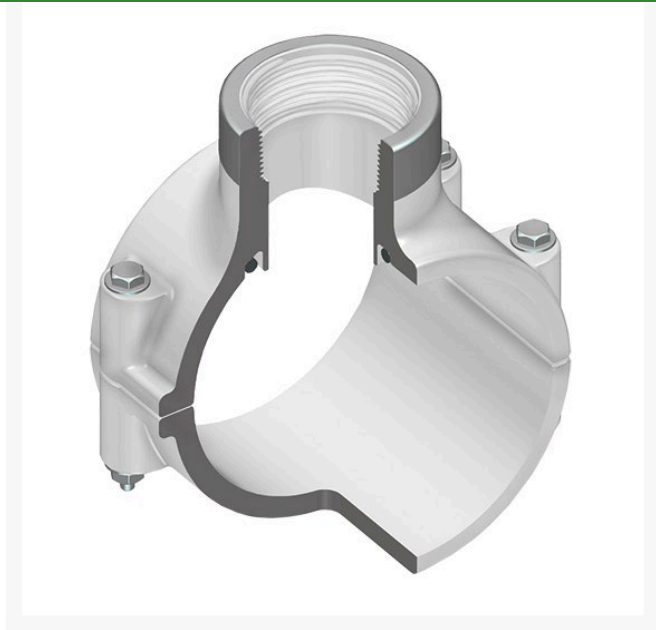

8x4 PVC Clamp Saddle (Srfpt) Buna Zin

RG467582SR

Specifications

Manufacturer
Seal Type

Spears
Buna-N