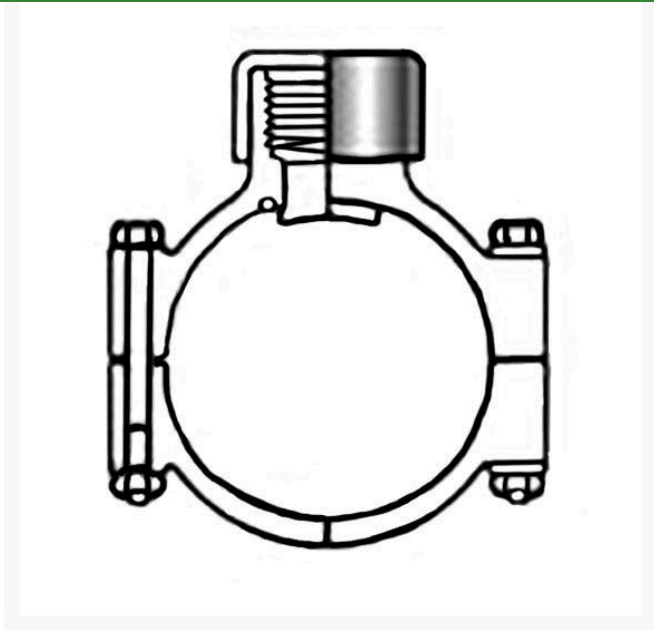

# 8x1/4 PVC Clamp Saddle (Srfpt) Vtn SS

RG867SV571SR

## Specifications

Manufacturer  
Seal Type

Spears  
Viton