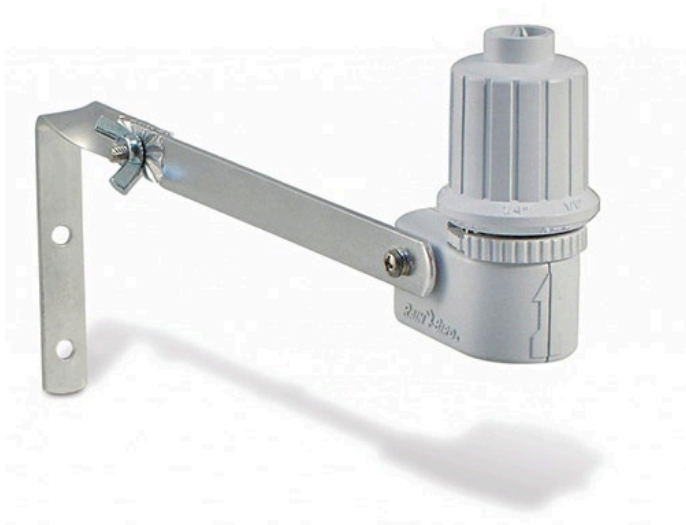

Rain Bird Wired Rain Sensor w/Bracket

RGA61200

Details

The Rain Bird RSD Series Rain Sensor automatically shuts off your sprinkler system when it rains, so you don't have to worry when you're home or away. The RSD Series Rain Sensor easily connects to most irrigation system controllers. RSD Series Rain Sensors offers flexible, multiple rainfall settings which are quick and easy to adjust with a twist of the dial.