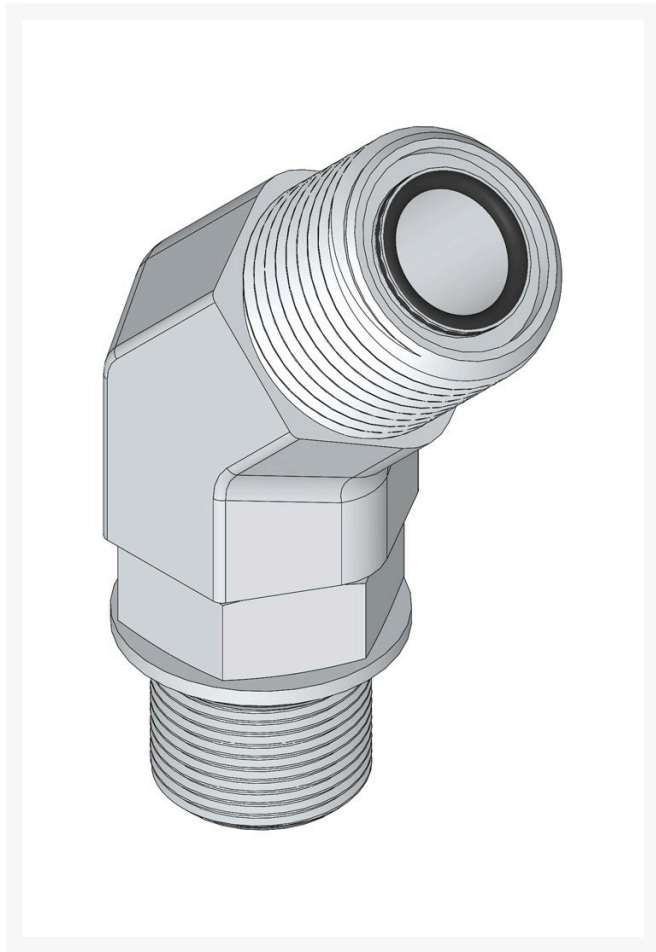

Hydraulic Fitting - 45 Deg

R115-3768

Replaces
Toro 115-3768

Specifications
Manufacturer R&R Products

Fits Models
Toro Groundsmaster 4000-D
Toro Groundsmaster 4010-D
Toro Groundsmaster 4100-D
Toro Groundsmaster 4110-D