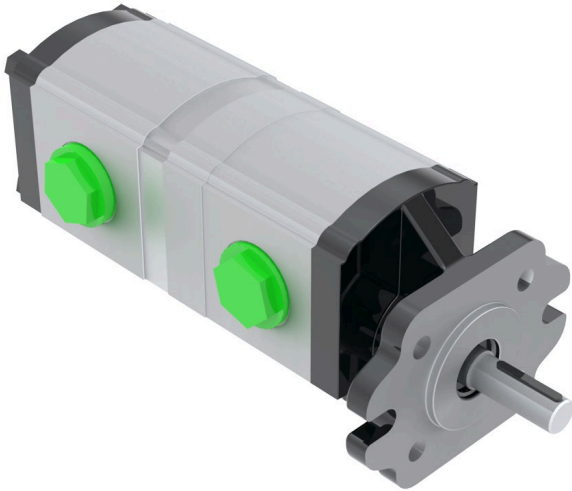

# Hydraulic Pump Assy

R115-7787

## Replaces

Toro

115-7787