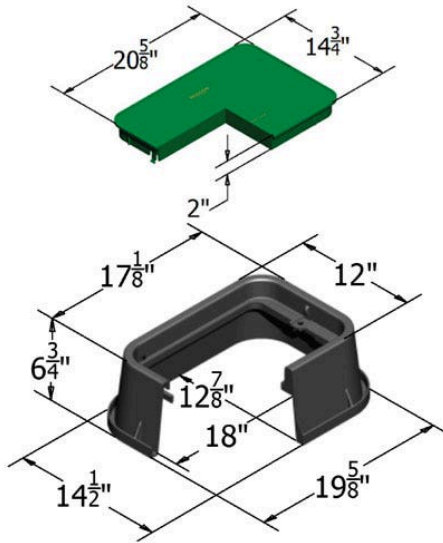

# Carson Valve Box w/Lid 0012 - Blk-Grn

### Details

The Carson 0012 is the largest of the 4 TrussT series for your tough applications - 15" W x 20"L. HDPE (high-density polyethylene) construction with a flared wall; 2 mouse holes. UV inhibitors. Colors and markings available. Made in USA.

### Specifications

Manufacturer	Carson
Indicator	ICV
Lid Color	Green
Valve Box Depth	6 in

**Baber Turf Equipment Co.**

Unit 6 / 10 Firth Street Auckland, 2113

09 294 6040

<https://baber.rrproducts.com/>