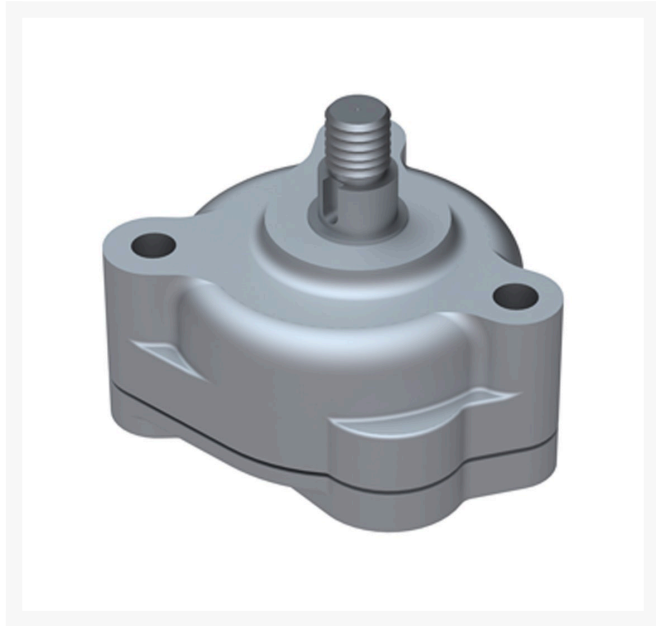

# Oil Pump Assy

R100-2002

## Replaces

Toro 100-2002