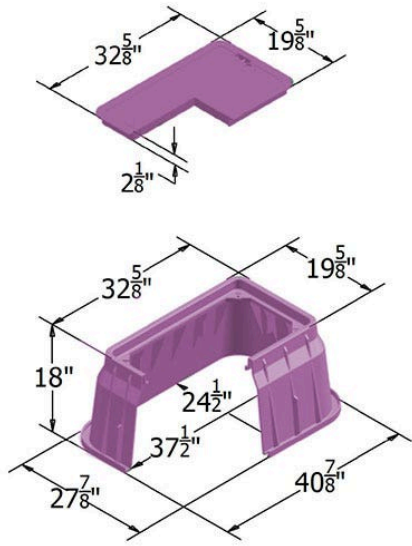

Carson Valve Box w/Lid 1730 - Purple

Rcwndndes Lblt

RGC17301091

Specifications

Manufacturer

Carson