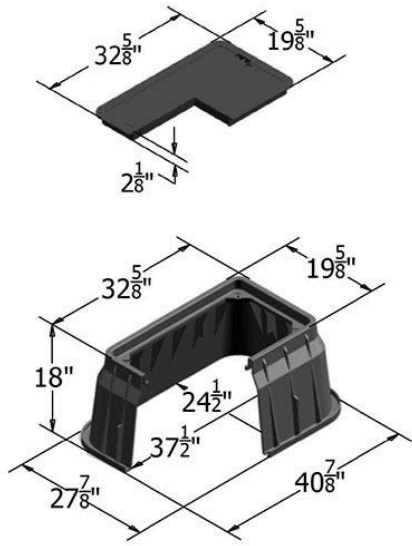

Carson Valve Box w/Lid 1730 - Black Blank Lblt RGC17301097

Specifications

Manufacturer

Carson