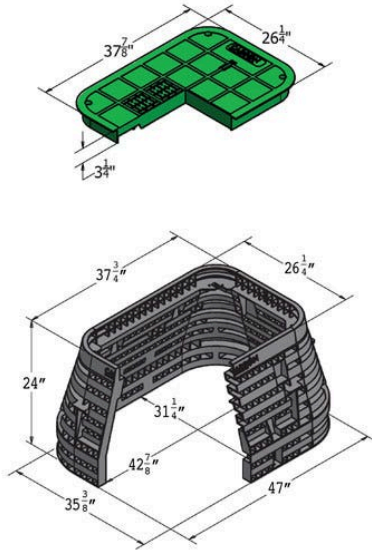

# Carson Valve Box w/Lid 2436 - Black-Green

RGC24361073