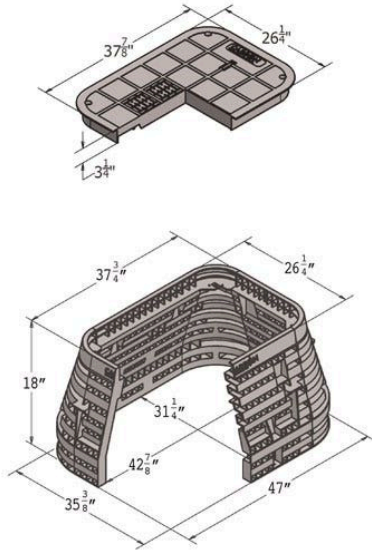

Carson Valve Box w/Lid 2436 - Gray Blank Hblt RGC24361285

Specifications

Manufacturer

Carson