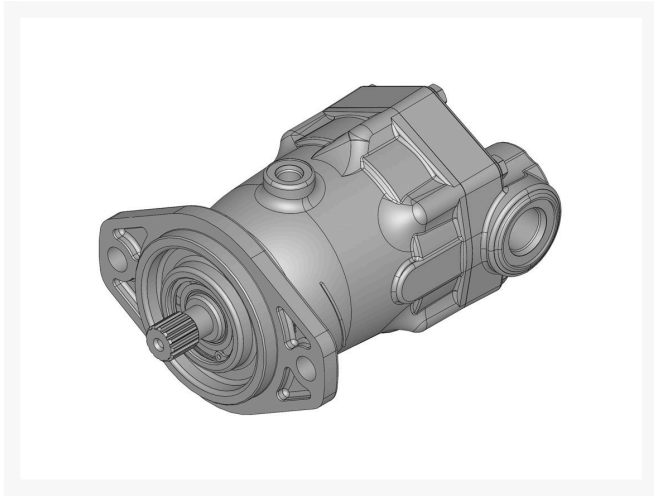

Piston Motor Assy - Front

R100-3052

Replaces
Toro 100-3052

Specifications
Manufacturer R&R Products

Fits Models
Toro Groundsmaster 4000-D
Toro Groundsmaster 4010-D