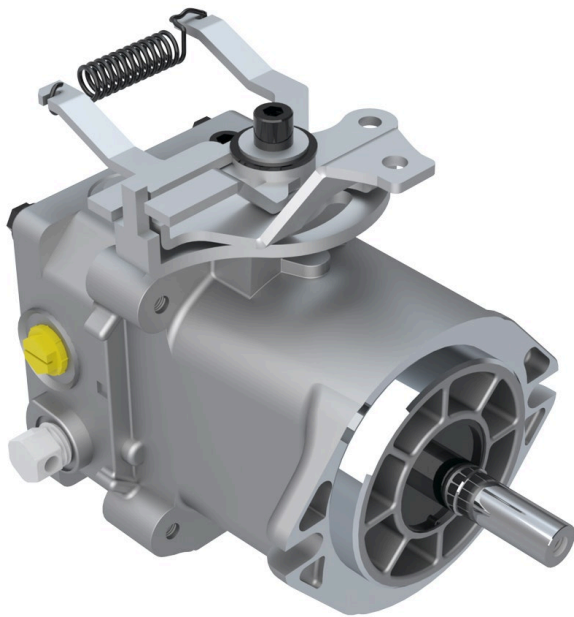

# Hydraulic Pump Assy

R119-0177

**Replaces**  
Toro 119-0177

**Specifications**  
Manufacturer R&R Products

**Fits Models**  
Toro GrandStand Mower