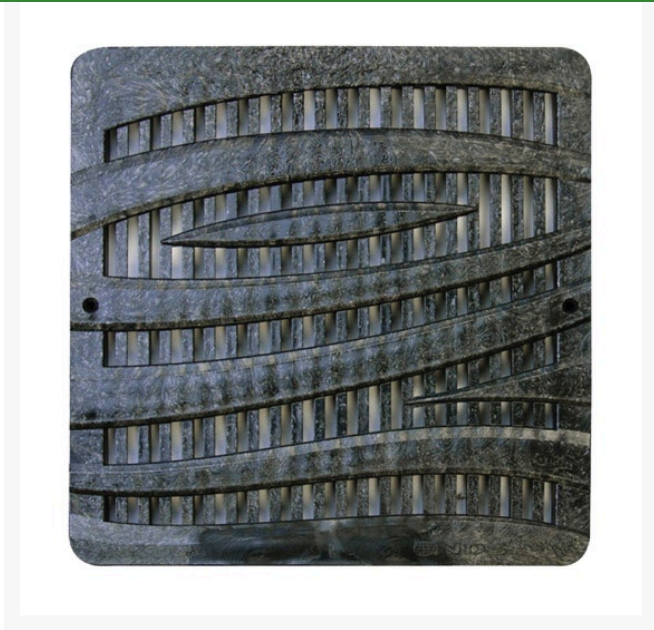

# Square Grate - 12" Wave Black

RGN1224

## Specifications

Manufacturer	NDS
Grate Size	12 in