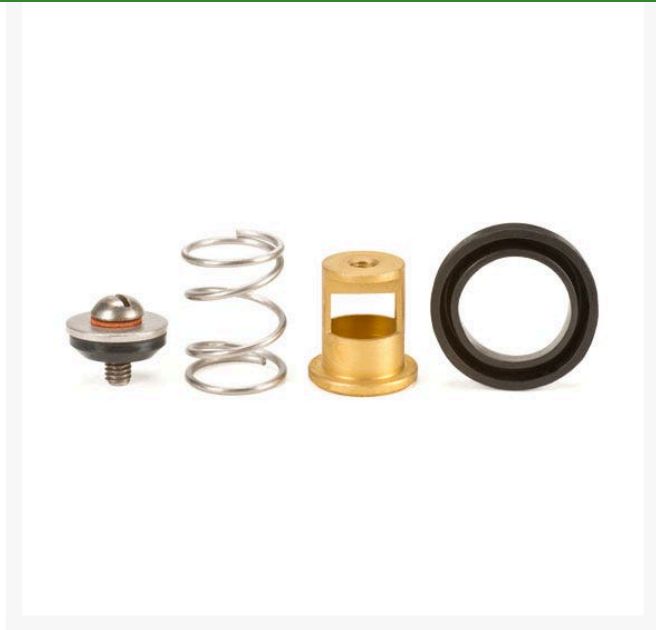

Repair Kit - 1 QC Valve Body

RGRK3

Details

Lid stays closed by strong positive action spring. High visibility Tuff Top or brass lids available. Constructed of solid red brass for durability, economy, and recyclability. Available with Acme threaded outlet (QB44 Series only) (AT). Wrench flats at base for easy installation. Drain hole in body to minimize debris collection. Chevron-shaped wiper seal to reduce leakage around key while inserted. Flow ranges from 5 - 100 gpm. Handles pressures up to 150 psi. British version available (BS). Five-year warranty.