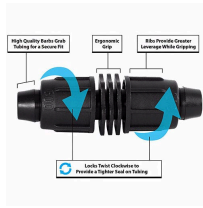

Baber Turf Equipment Co.

Unit 6 / 10 Firth Street Auckland, 2113

09 294 6040

<https://baber.rrproducts.com/>