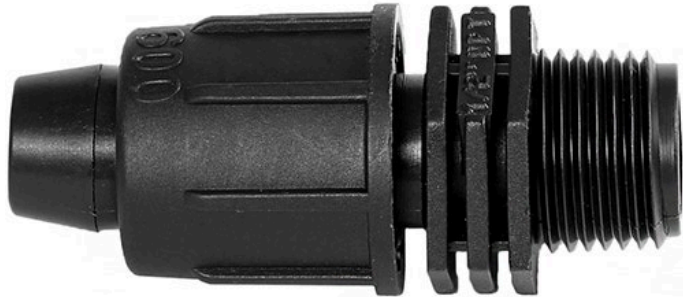

# Rain Bird Twist Lock Adapter - 1/2" Mpt

RGX43263

## Details

Rain Bird's complete line of Twist Lock Fittings simplify the installation of all industry-standard 1/2", 3/4" and 1" dripline and distribution tubing. They provide an even tighter seal on tubing by using high quality barbs and twist-locking nuts. Their unique barb design reduces insertion force while maintaining a secure fit. Ideal for use with Rain Bird XFD, XFS and XFCV dripline, XF blank tubing, XT700, XBS and QF Header distribution tubing. Models include couplings, elbows, tees, caps, and MPT threaded adapters.