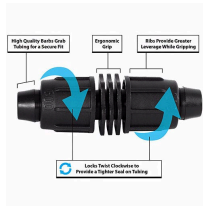

# Rain Bird Twist Lock Adapter - 1/2" Mpt

RGX43263

## Details

Rain Bird's complete line of Twist Lock Fittings simplify the installation of all industry-standard 1/2", 3/4" and 1" dripline and distribution tubing. They provide an even tighter seal on tubing by using high quality barbs and twist-locking nuts. Their unique barb design reduces insertion force while maintaining a secure fit. Ideal for use with Rain Bird XFD, XFS and XFCV dripline, XF blank tubing, XT700, XBS and QF Header distribution tubing. Models include couplings, elbows, tees, caps, and MPT threaded adapters.