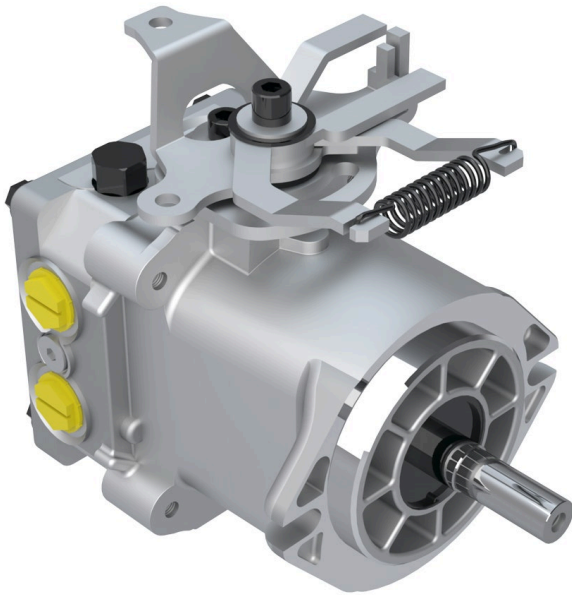

# Hydraulic Pump Assy

R125-4672

**Replaces**  
Toro 125-4672

**Specifications**  
Manufacturer R&R Products

**Fits Models**  
Toro GrandStand Mower