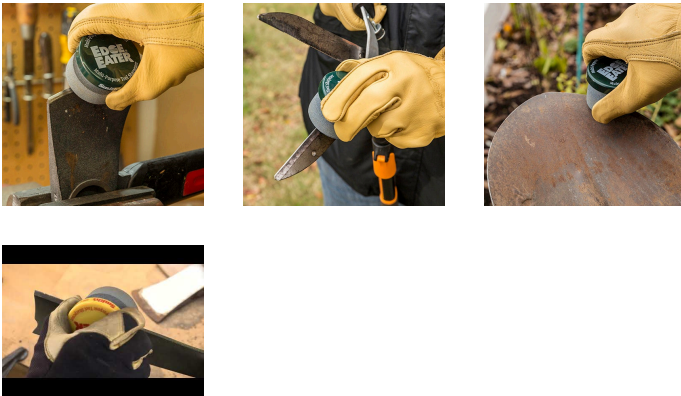

Edge Eater Tool Sharpener

RHT50910

Details

The Edge Eater multi-purpose tool sharpener is designed to hand sharpen lawn & garden hand tools, mower blades, clippers, shears, shovels, hoes, and axes. This easy-to-use and ergonomically designed stone features a Grove Grip for comfort and grip. The SharpShield Cap provides hand protection. Made in U.S.A.

- Use on Axes, Machetes, Mower Blades, Clippers, Shovels, and Hoes.
- Groove Grip for Comfort and Safety
- Stone Cap Protects Hand

Replaces

R&R Products RJ50910

Specifications

Manufacturer R&R Products

Baber Turf Equipment Co.