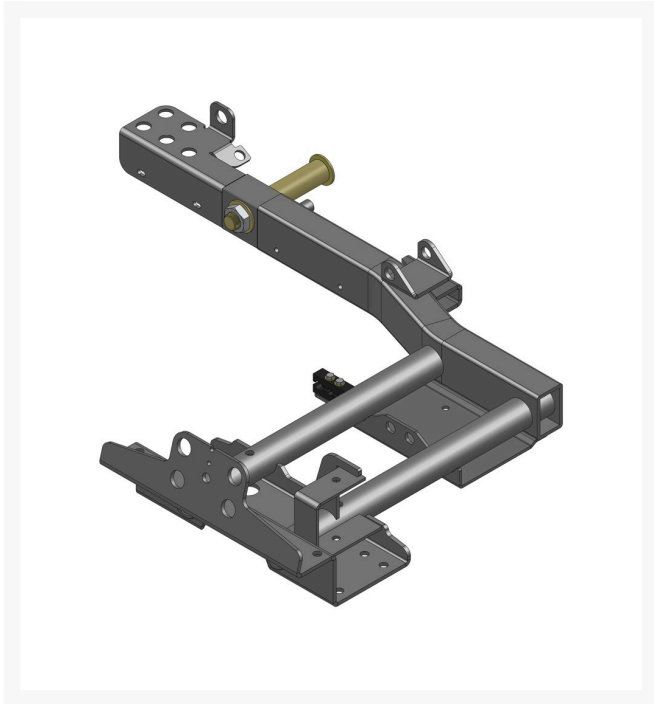

Carrier Assy

R100-4939-03

Replaces
Toro 100-4939-03

Specifications
Manufacturer R&R Products

Fits Models
Toro Groundsmaster 3500-D
Toro Groundsmaster 3500-G
Toro Groundsmaster 3505-D