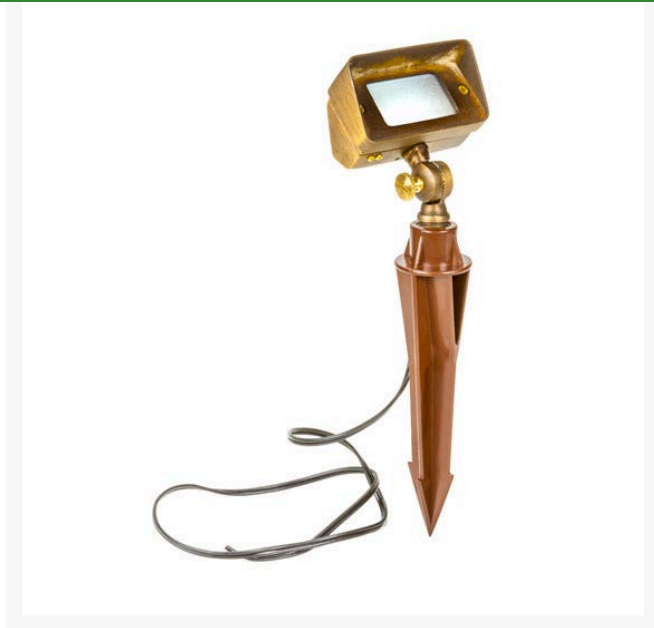

## Mini Flood Light - Antique Bronze

RLV1100-AB

### Details

For subtle lighting the Soft Splash Flood Light projects a wider beam than spotlights and does not overpower larger floodlights. Perfect for soft flooding of individual objects, walls and surroundings. Body Measures 4"W x 2"T x 2"D. Solid cast brass construction with 24" pigtail. Includes ground mouting stake. G4 Bulb not included.

### Specifications

Manufacturer	R&R Products
Dimensions	4 x 2 x 2 in
Lamp Type	G4 12V

**Baber Turf Equipment Co.**

Unit 6 / 10 Firth Street Auckland, 2113

09 294 6040

<https://baber.rrproducts.com/>