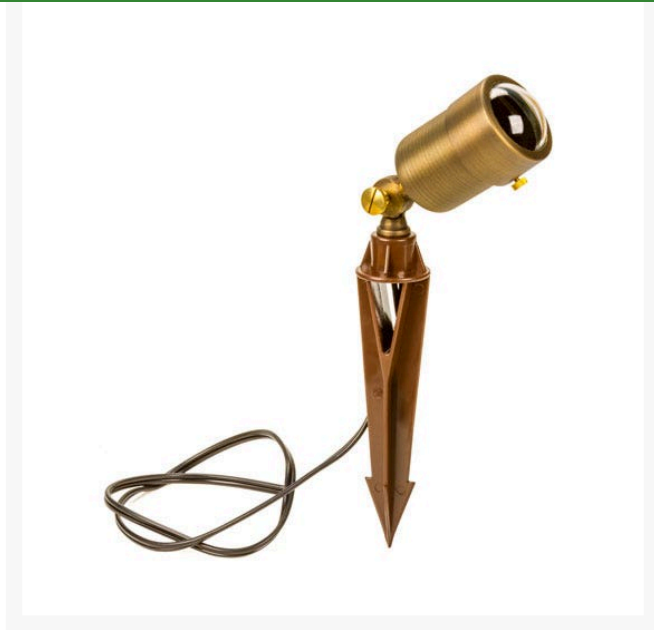

# Little Hefty Round Flood Light - Antique

Bronze

RLV1230-AB

## Details

The Little Hefty Round fixture is constructed of heavy solid cast brass, a convex lens that will not collect water, a copper socket with silicone seals and gaskets insure longevity. Body measures 2-1/4" in diameter by 3" long. Works well with LED or halogen lamps. Includes 24" wire lead and hammer stake. MR16 Bulb not included.

- Great for uplighting application
- Heavy duty solid cast brass with convex lens
- Includes 24" wire lead and hammer stake
- LED or Halogen low voltage bulb
- Bi-pin bulb not included