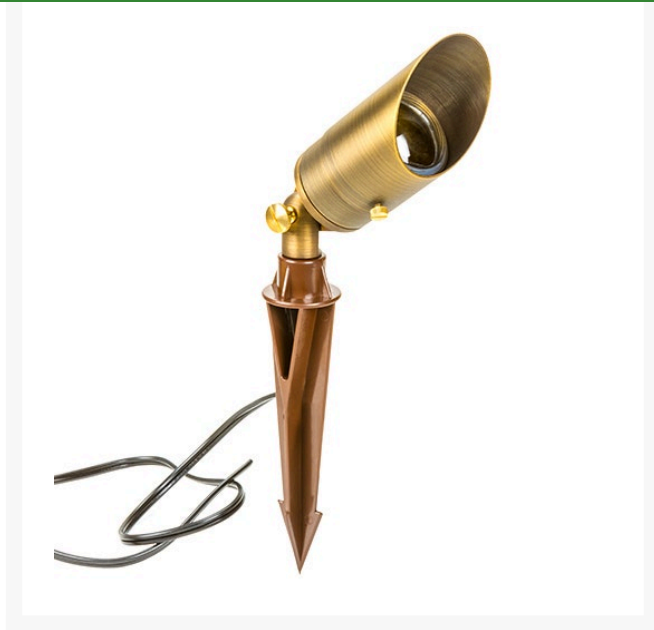

# Adjustable Round Spot Light - Antique

Bronze

RLV1250-AB

## Details

The Adjustable Round fixture is constructed of heavy solid cast brass, a convex lens that will not collect water, a copper socket with silicone seals and gaskets insure longevity. Body measures 2-1/2" in diameter by 3-1/2" long. Fully adjustable brass shroud allows beam output to be easily focused. Includes 24" wire lead and hammer stake. MR16 Bulb not included.

- Great for uplighting application
- Heavy duty with convex lens
- LED or Halogen low voltage bulb
- Includes 24" wire lead and hammer stake
- Bulb not included