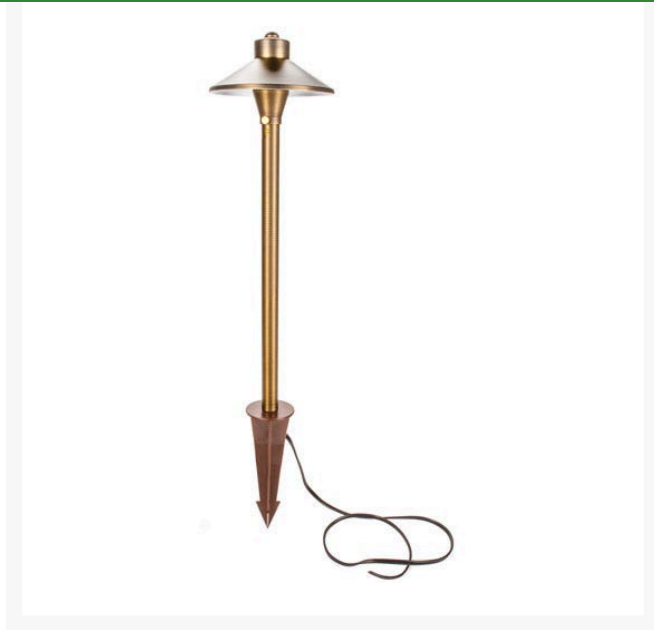

Path Light Fixture - Step Top 18" Antique Bronze RLV1310-18-AB

Details

Heavy weight solid cast brass fixtures look great illuminating any path or walkway. Bi pin receiver accepts both LED and Halogen low voltage bulbs. Includes 8" easy install hammer ground stake. 18" Step Top. Antique Bronze.

- Path or walkway lighting
- Heavy weight solid cast brass
- LED or Halogen low voltage bulbs
- Includes 8" easy install hammer ground stake
- Step top

Specifications

Manufacturer	R&R Products
Height	18 in
Lamp Type	G4 12V
Shade Diameter	7 in