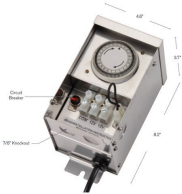

# Low Voltage Transformer w/Timer - 75w RLVT210-75

## Details

Stainless steel enclosure is rain-tight with hinged lockable cover and multiple knockouts throughout bottom and sides. Features include built-in timer, field installed photocell, large wiring voltage tap lugs, 6' outdoor line cord and one circuit breaker protecting each output circuit. All units "plug and go" ready for field install accessories.

- Stainless steel NEMA style rain-tight keyhole mount enclosure
- Large wiring voltage tap lugs
- Complete wiring instructions
- Built-In timer, removable
- Field install photocell
- 6' outdoor line cord
- Low voltage circuit breaker. One breaker protecting each output circuit.
- ETL 1838