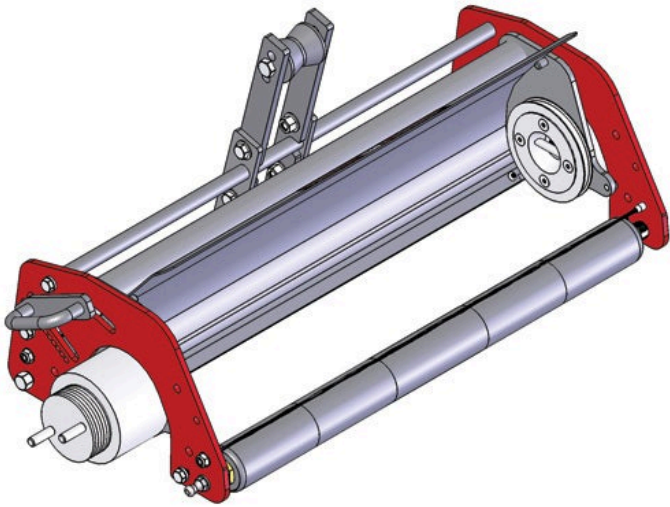

Multi-Green Chassis Assy - LH

RMG4001LH

Details

Chassis to fit Toro Greensmaster.
Complete Multi-Green chassis include frame, bearing housings, front & rear smooth roller. Multi-Green Cassette not included.

Specifications

Manufacturer R&R Products

Fits Models

R&R Products Multi-Green Units

Replacement Parts

R101327	Stud - Housing
R6040-05-250	Drive Coupling w/Pin LH
R94-9214	Nut - Splined LH Thrd .812 Long

Baber Turf Equipment Co.