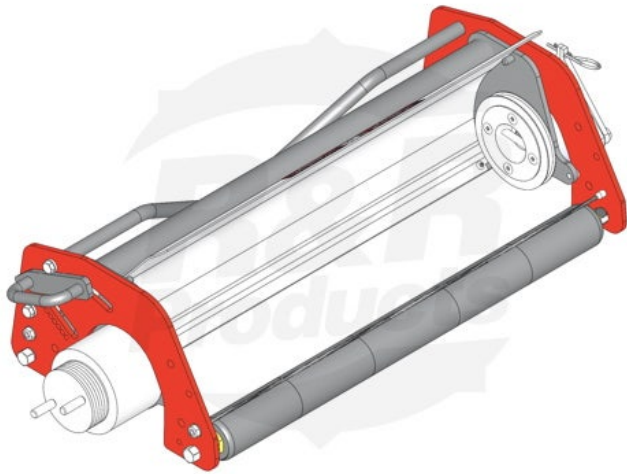

Multi-Green Chassis Assy - LH

RMG4002LH

Details

Chassis to fit Jacobsen GreensKing.
Complete Multi-Green chassis includes frame, bearing housings, front & rear smooth roller. Multi-Green Cassette not included.

Specifications

Manufacturer R&R Products

Fits Models

R&R Products Multi-Green Units

Replacement Parts

R345477	Nut - Coupling LH (RH Threads)
R6040-05-180	Drive Coupling w/Pin LH Fits GK5-6

Baber Turf Equipment Co.

Unit 6 / 10 Firth Street Auckland, 2113

09 294 6040

<https://baber.rrproducts.com/>