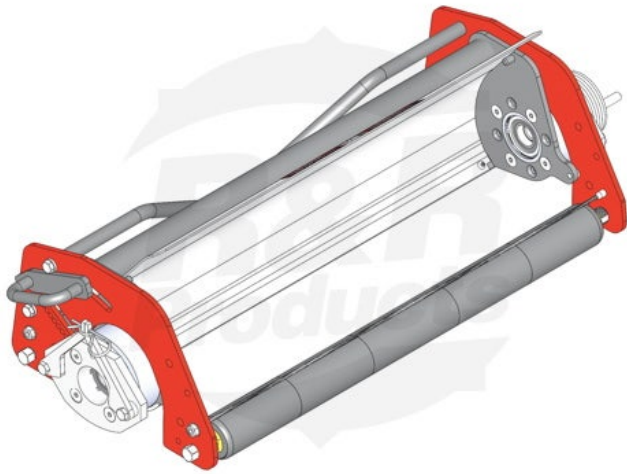

Multi-Green Chassis Assy - RH

RMG4002RH

Details

Chassis to fit Jacobsen GreensKing.
Complete Multi-Green chassis include frame, bearing housings, front & rear smooth roller. Multi-Green Cassette not included.

Specifications

Manufacturer R&R Products

Fits Models

R&R Products Multi-Green Units

Replacement Parts

R345478	Nut - Coupling RH (LH Threads)
R6040-05-190	Drive Coupling - RH Fits GK5-6

Baber Turf Equipment Co.

Unit 6 / 10 Firth Street Auckland, 2113

09 294 6040

<https://baber.rrproducts.com/>