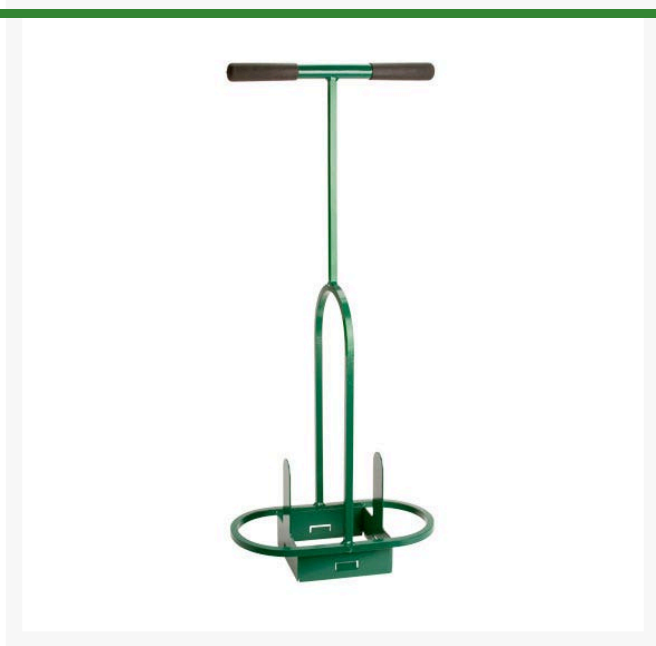

Square Turf Repairer - 6in

RP1006

Details

Easily cut and stack 6" square turf replacement plugs for repairing damaged turf areas. Plugs are uniformly cut at 2" depth. Squares allow for multiple alignment. Steel construction Powder-coated.

- 6" square turf plugs, 2" depth
- Quick return to play
- Uniform plugs align for near-seamless appearance
- Steel construction
- Powder-coated paint finish

Specifications

Manufacturer R&R Products

Replacement Parts

RP544 Grip -1 ID x 4.5 Long
Black

Baber Turf Equipment Co.

Unit 6 / 10 Firth Street Auckland, 2113
09 294 6040

<https://baber.rrproducts.com/>