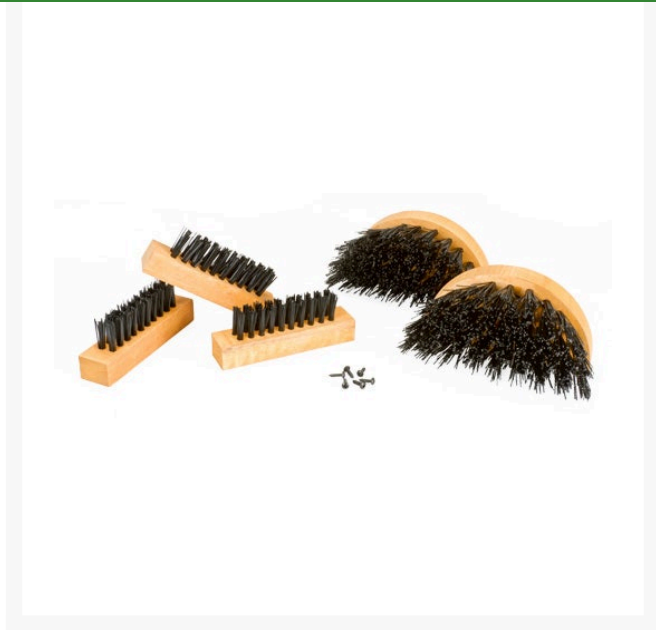

Scrusher Brush Kit w/Hardware

RP14105

Details

Make your Scrusher like new by replacing worn out brushes. Includes three stiff nylon bottom brushes, two soft side brushes and hardware. Made in U.S.A.

- Hard maple wood brush sets for Deluxe and Big Boot Scrushers
- Complete with replacement hardware
- Three bottom tuff nylon brushes
- Made in U.S.A.
- Two soft poly side brushes