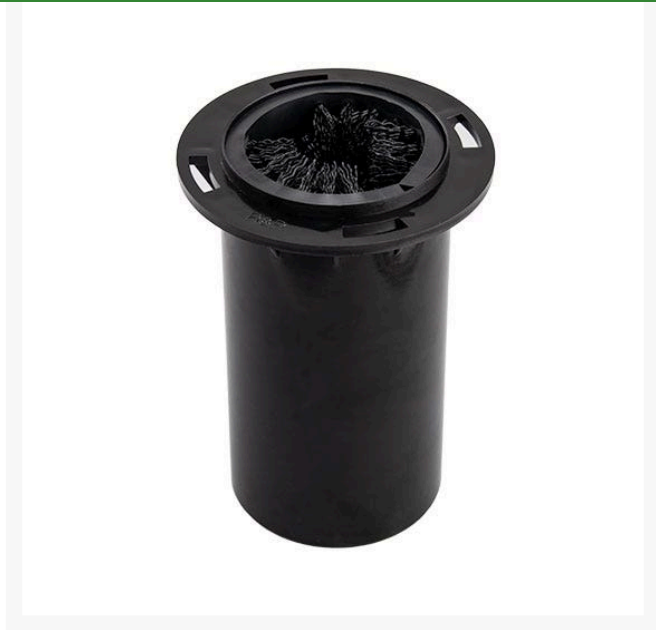

Inner Can with Brush

RP200-20

Replaces
Par Aide 200-20

Specifications
Manufacturer R&R Products

Replacement Parts
RP200-23 Ball Washer Brush - Inner Only