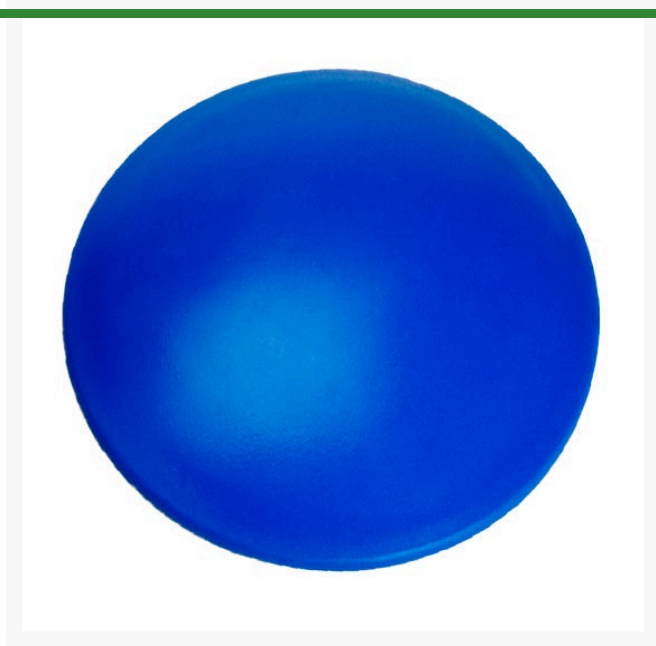

Cart Path Marker - 4" Blue

RP347

Details

Easy-to-see, 4" dome-shaped markers designate distance to the green when one to four are placed across the cart path. High-impact plastic adheres with epoxy. Blue.

- Highly visible and attractive
- Dome shape
- Easy to install

Specifications

Manufacturer	R&R Products
Color	Blue
Marker Diameter	4 in
Material	High-Impact Plastic

Baber Turf Equipment Co.

Unit 6 / 10 Firth Street Auckland, 2113
09 294 6040