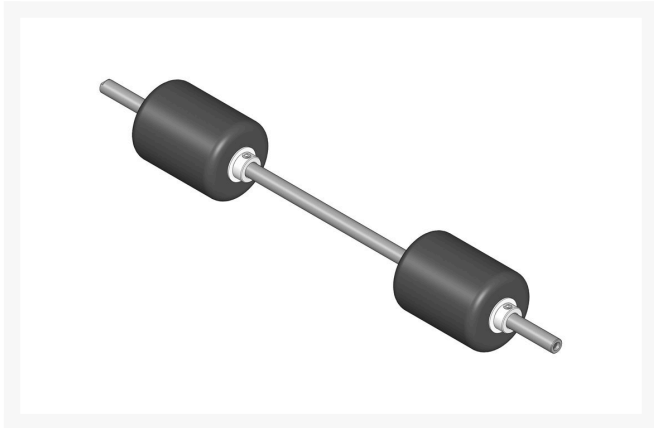

# Basket Roller - Smooth UHMW Polyethylene 2 Section R150330

## Specifications

Manufacturer	R&R Products
Roller Body	3.5 in
Diameter	

## Fits Models

R&R Products Versa-Green 1860  
R&R Products Versa-Green 1860PS  
R&R Products Versa-Green 2160D  
Toro Greensmaster 3  
Toro Greensmaster 300  
Toro Greensmaster 3000  
Toro Greensmaster 3050  
Toro Greensmaster 3100  
Toro Greensmaster 3150-Q

## Replacement Parts

R150326	Shaft - Stainless Roller
R150331	Section - 3-1/2 UHMW Smooth
R302295	Washer
R150328	Collar - Retaining 5/8

**Baber Turf Equipment Co.**

Unit 6 / 10 Firth Street Auckland, 2113  
09 294 6040