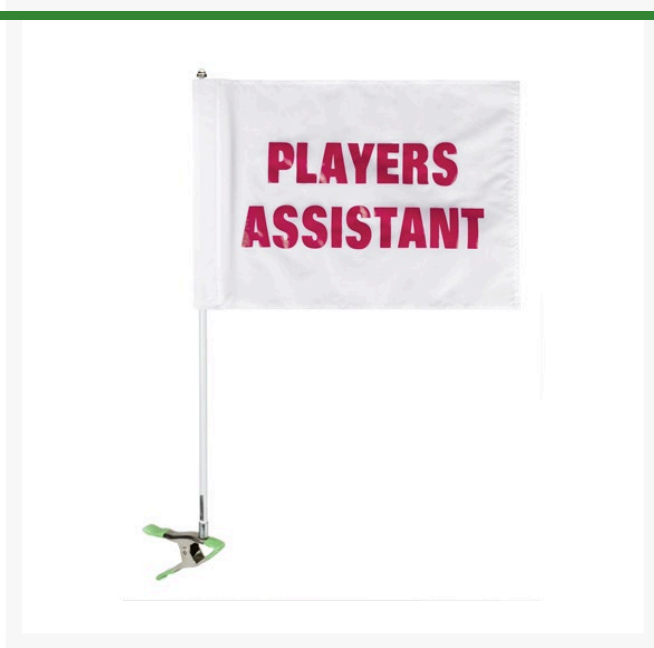

Flag - Cart ID Players Asst - White/Red

RP37704

Details

Special needs players and on-course staff are easily identified with Cart Identification Flags. These extremely visible, full-size 14" x 20" tube flag messages with silk screened messages are complete with 28" flag pole and heavy duty squeeze clamp. Secure to cart roof or frame to demand recognition and attention. Complete with flag, pole and clamp.

Specifications

Manufacturer	R&R Products
Accent Color	Red
Flag Color	White

Replacement Parts

RP37713	Nut - Acorn 5/16-18 Nickel Plated
RP37714	Clamp
RP37719	Flag - Cart ID Players Assistant - White/Red
RP37750	Flagstick - Identification Flag