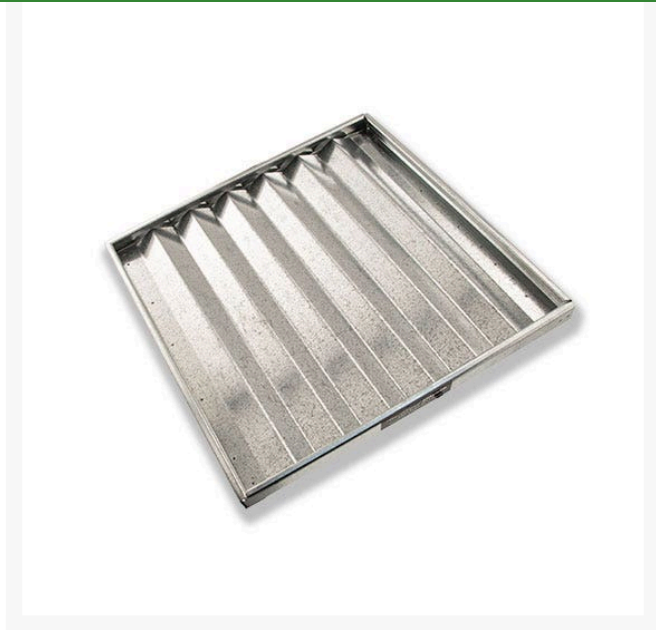

Metal Ball Tray - 140 Ball

RP40254MT

Details

Metal trays are galvanized steel welded fabrication for long life. 140 ball capacity.

- Galvanized steel tray
- Holds 140 balls

Specifications

Manufacturer

The Stacker