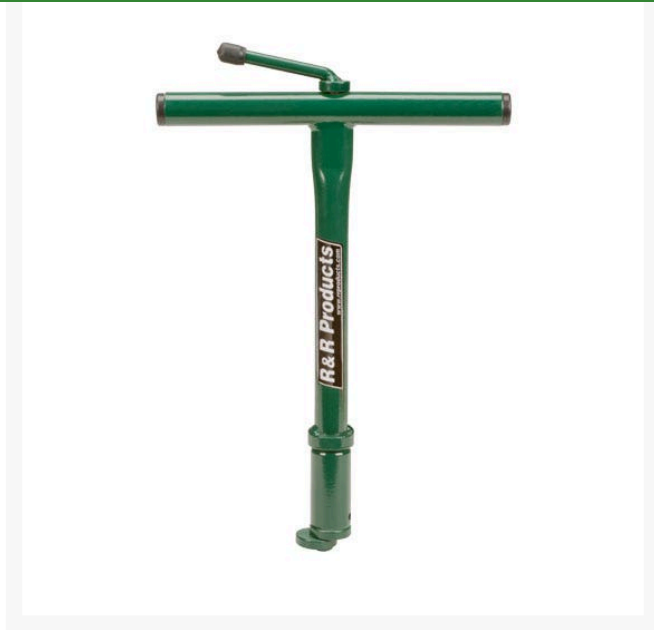

Cam Cup Puller - 12"

RP7304

Details

The Cam Cup Puller is designed to easily remove putting cups without damaging surrounding turf. Insert puller through the center hole in the cup, turn the lever 1/4 turn and the cup can be pulled straight up. 12" Handle.

- Easily remove putting cup without damaging surrounding turf

Specifications

Manufacturer	R&R Products
Length	12 in

Baber Turf Equipment Co.

Unit 6 / 10 Firth Street Auckland, 2113
09 294 6040

<https://baber.rrproducts.com/>