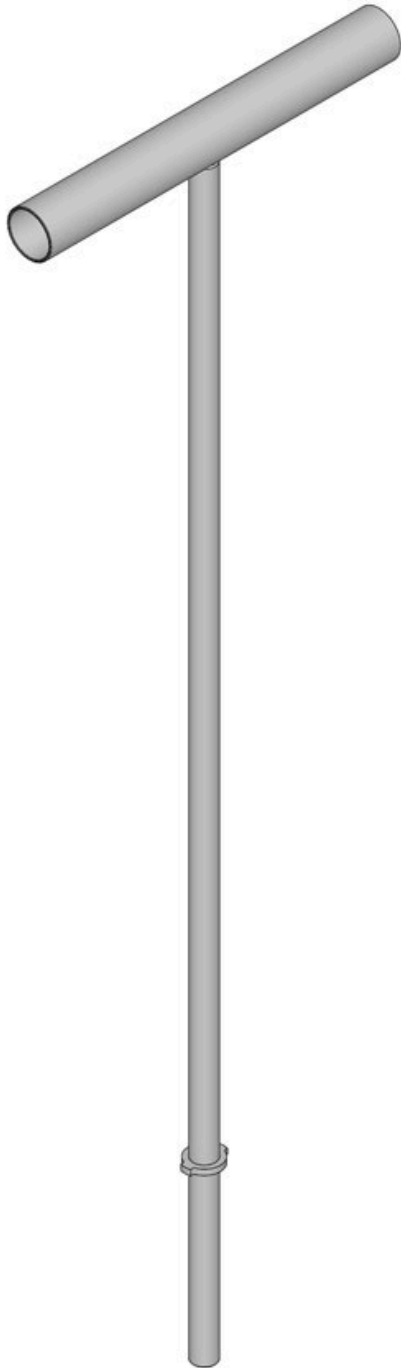

Handle Assy - Divot Tool

RP832

Specifications

Manufacturer

R&R Products