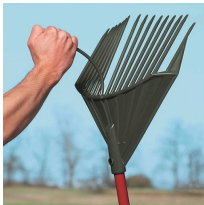

Baber Turf Equipment Co.

Unit 6 / 10 Firth Street Auckland, 2113

09 294 6040

<https://baber.rrproducts.com/>