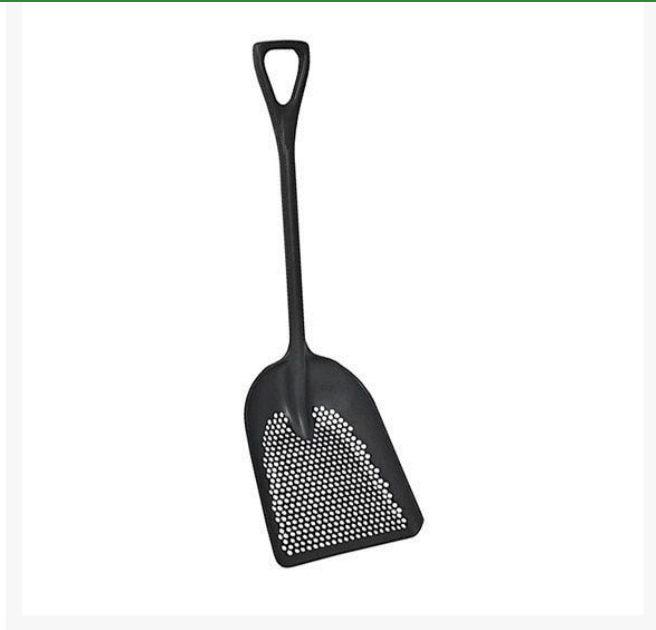

# Sifter Scoop Poly Shovel

R2112

## Details

A larger version of our Sifter Shovel, this durable, lightweight, poly shovel features a one-piece solid shaft design and deep capacity scoop with properly placed holes that maximize sifting. Ideal for sifting and removing rocks and debris from sand and soil when top dressing golf courses, after athletic field infield dragging, sifting mound clay on baseball/softball diamonds or screening unwanted material before seeding or sodding lawns and landscape areas. 14" x 17" (356mm x 432mm x 1070mm) head with 27" D-grip handle.

- Sift rocks, leave sand and soil
- One-piece design
- Lightweight polypropylene
- Deep capacity
- Maximizes sifting
- 27 in. D-grip handle
- 14" x 17" head