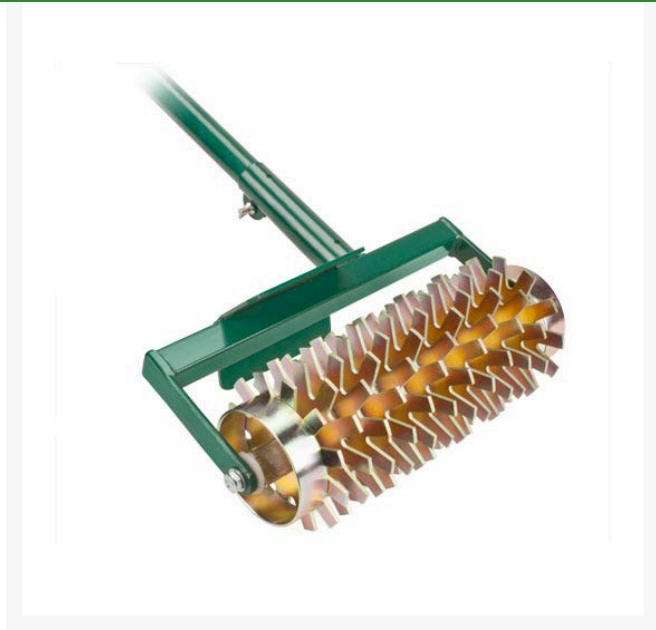

Rotary Seed Slotter

R2113

Details

Rotary tool overseeds effectively while protecting the turf surface. Its flat-bottom slot blades only penetrate 1/2" which allows more seed to germinate quickly. Moisture is absorbed better, producing stronger root growth. Less seed is wasted and less play time is lost on the course. Twelve blade slotter reel and footpad. 12" width; 12-1/2 lbs. Includes removable 6' fiberglass handle.

- Eliminates seed waste
- Protects turf surface
- Only penetrates 1/2" so more seed germinates quickly
- Moisture absorbs better
- For stronger root growth
- Less lost play time
- 12 slotter blades
- 12" wide head
- Weight 12-1/2 lbs.
- 6' fiberglass handle