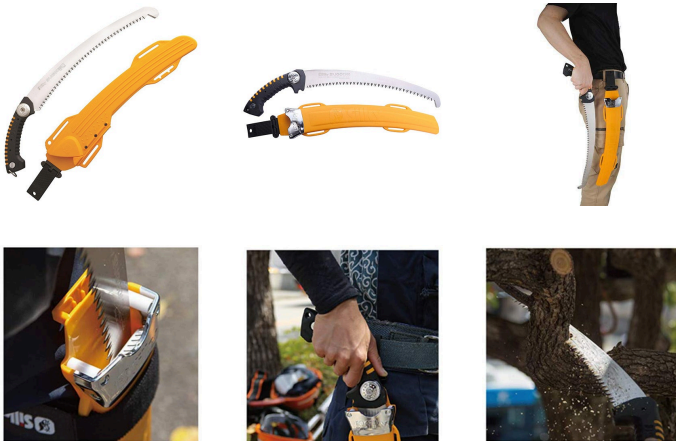

Silky Sugoi 360 Curved Blade Hand Saw

- 14-1/2in

RSK390-36

Details

The Sugoi 360, a state-of-the-art hand saw, features an ultra-fast cutting 14-1/4 inch curved blade with hook tip for greater cutting speed with less effort. The precision-ground, super-aggressive tooth pattern cuts large branches with superior sharpness, long-term durability and performance. The teeth do the work on the pull stroke as the saw cuts through vegetation at four cutting angles. Impulse-absorbing, molded-rubber handle provides superior feel and grip. 23" long in the scabbard and weighs only 1 lb 8 oz. Resharpenable blade. Includes scabbard.

- Ultra-fast cutting
- Precision-ground, super-aggressive tooth pattern
- Molded rubber handle
- 23" in. long; weighs 1 lb. 8 oz
- 14-1/4 in. curved blade
- Resharpenable blade
- Scabbard included

Specifications

Manufacturer	Silky
Blade Length	14-1/2 in
Weight (lbs)	1.5 lb

Replacement Parts

RSK391-36	Silky Sugoi Replacement Blade - 14.2in
-----------	--

Baber Turf Equipment Co.

Unit 6 / 10 Firth Street Auckland, 2113